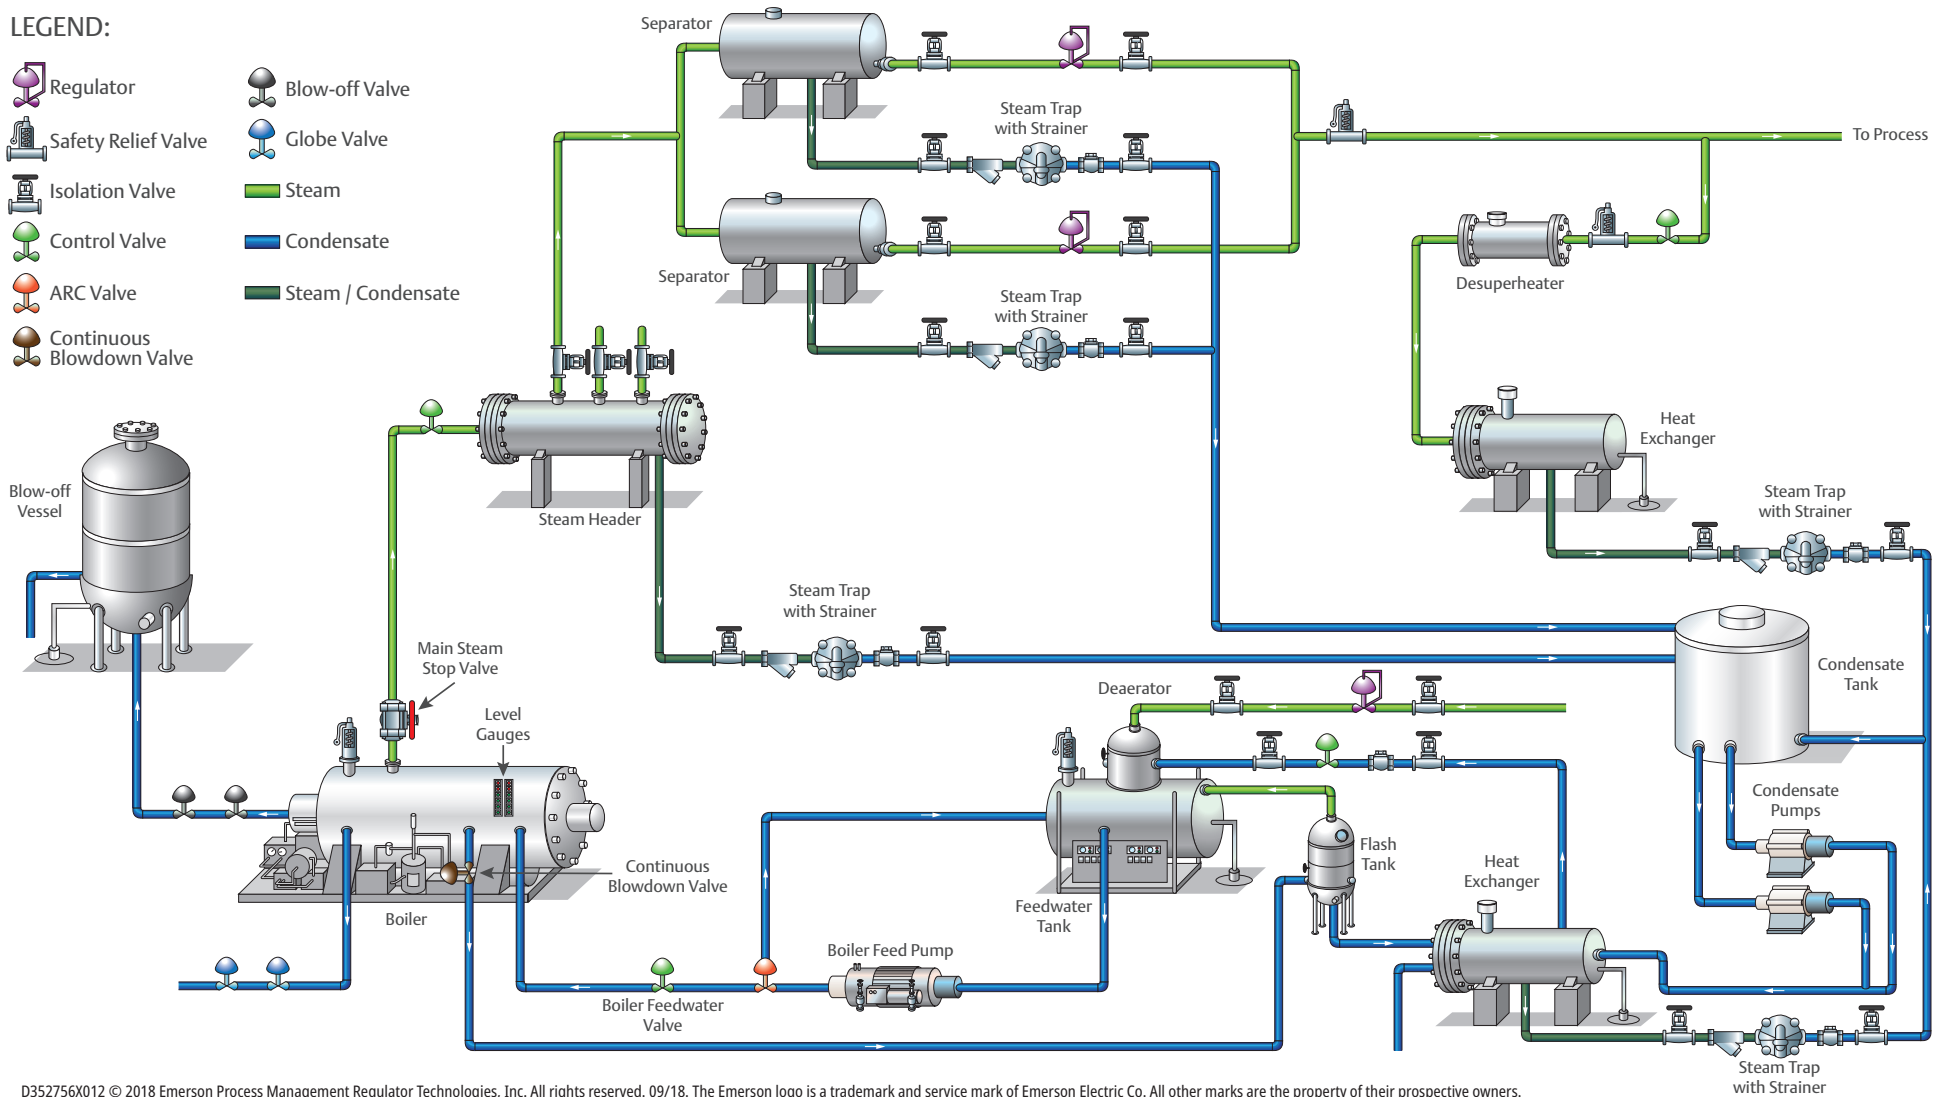

Steam Application Map

LEGEND:

-  Regulator
-  Safety Relief Valve
-  Isolation Valve
-  Control Valve
-  ARC Valve
-  Continuous Blowdown Valve
-  Blow-off Valve
-  Globe Valve
-  Steam
-  Condensate
-  Steam / Condensate